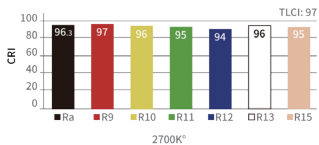

4. Color rendering index

5. Lighting data

Light Source	RGBWW			
Voltage	AC 100V-240V DC 25V-60V			
Lux	M22-C (6000K) 0.5m 2270lux,	1m 797lux,	2m 240lux	
	M24-C (6000K) 0.5m 3510lux,	1m 1390lux,	2m 439lux	
	M28-C (6000K) 0.5m 4440lux,	1m 2210lux,	2m 829lux	
	M44-C (6000K) 0.5m 5790lux,	1m 2690lux,	2m 924lux	
	M48-C (6000K) 0.5m 7160lux,	1m 4040lux,	2m 1590lux	
	M216-C(6000K) 0.5m 4880lux,	1m 2720lux,	2m 1300lux	
	M88-C (6000K) 0.5m 9360lux,	1m6990lux,	2m 3270lux	
Watt	M22-C 100w	M24-C 200w	M28-C 400w	M44-C 400w
	M48-C 800w	M216-C 800w	M88-C 1600w	
CCT	2700K-10000K			
Beam Angle	210°			
Color Rendering Index	CRI/TLCI≥95			