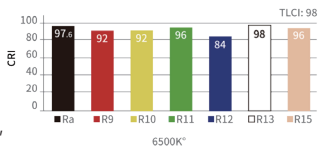

4. Color rendering index

5. Lighting data

Light Source	RGBWW			
Voltage	AC 100V-240V DC 25V-60V			
Lux	M22-C (6000K) 0.5m 2270lux,	1m 797lux,	2m 240lux	
	M24-C (6000K) 0.5m 3510lux,	1m 1390lux,	2m 439lux	
	M28-C (6000K) 0.5m 4440lux,	1m 2210lux,	2m 829lux	
	M44-C (6000K) 0.5m 5790lux,	1m 2690lux,	2m 924lux	
	M48-C (6000K) 0.5m 7160lux,	1m 4040lux,	2m 1590lux	
	M216-C(6000K) 0.5m 4880lux,	1m 2720lux,	2m 1300lux	
	M88-C (6000K) 0.5m 9360lux,	1m6990lux,	2m 3270lux	
Watt	M22-C 100w	M24-C 200w	M28-C 400w	M44-C 400w
	M48-C 800w	M216-C 800w	M88-C 1600w	
CCT	2700K-10000K			
Beam Angle	210°			
Color Rendering Index	CRI/TLCI≥95			