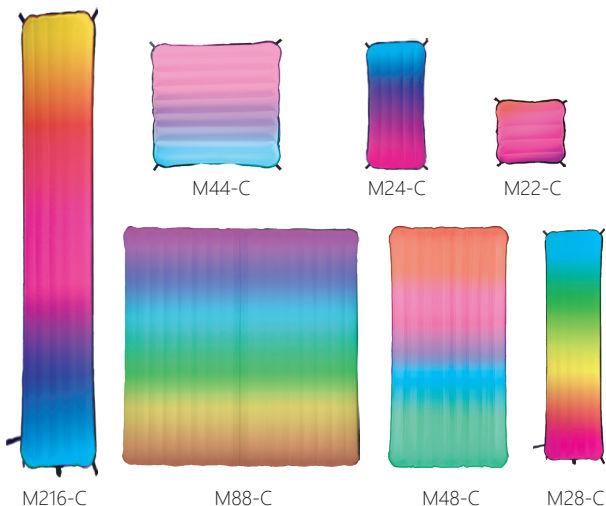

Air Lux Pixel Datasheet

M Series

1. Product Characteristics

- ①Light and soft
- ②RGBWW for light source
- ③Rich light control accessories
- ④Internal Wireless DMX
- ⑤AC100V-240V/ V-lock Battery

2. Product Introduction