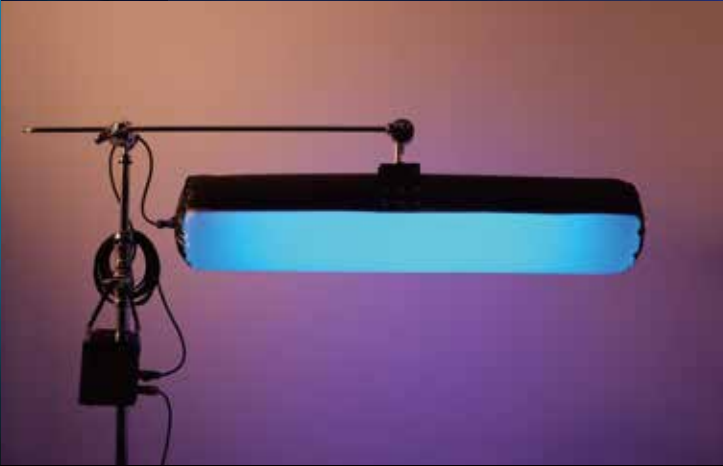

**Pay attention to us,
know more product information!**