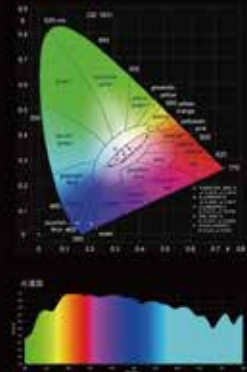

Linear curve

smooth and even proportional brightness adjustment.

Exponential curve

can be finely adjusted in low-light areas, with cameras with increasing sensitivity.

Alignment curve

simulate the dimming curve of the lamp, finely adjust in the strong light area.

FULL COLOR LIGHTING EFFECT, THE KING OF ATMOSPHERE

HUE+SAT color mode
Unimaginable 36,000 colors,
Add color to the creation.

RGBWW (Parametric Dimming)
16 million colors, closer to the
sunlight spectrum.